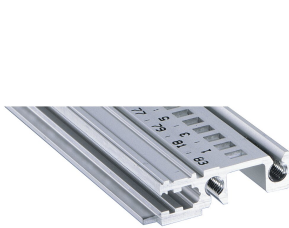

# Horizontal Rail Front, Type H-KD, Heavy, Short Lip, 63 HP

## CATALOG NUMBER

**34560-263**

Combinations of horizontal rails and side panels

		"4" can be combined		"2" combination not recommended	
RatiopacPRO	Standard 4" rail	-	+	+	+
	Standard 2" rail	+	+	+	+
EuropacPRO	Standard 4" rail	+	+	-	-
	Standard 2" rail	+	+	-	-
Side panel		Light 1" (Light 1")	Standard 2" (Standard 2")	Heavy 2" (Heavy 2")	Rugged 2" (Rugged 2")

Aluminum extrusion horizontal rail of the type H-KD (H-KD = Heavy, Short Lip) with a anodized surface and conductive contact surface. Printed HP markings for a quick optical positioning of the guide rails. Suitable for RatiopacPRO/-AIR and EuropacPRO/-rugged).

## FEATURES

Installation at top and bottom

Short lip (H-KD)

Aluminum extrusion, anodized finish, conductive contact surface