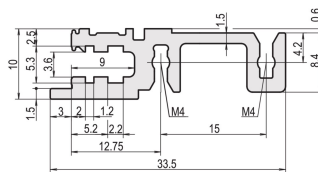

## CATALOG NUMBER

**34560-263**

Combinations of horizontal rails and side panels

		"4" can be combined		"2" combination not recommended	
RatiopacPRO	Standard 4" rail	-	+	+	+
	Standard 2" rail	+	+	+	+
EuropacPRO	Standard 4" rail	+	+	-	-
	Standard 2" rail	+	+	-	-
Side panel		Light 1" (Light 1")	Standard 2" (Standard 2")	Heavy 2" (Heavy 2")	Rugged 2" (Rugged 2")

## PRODUCT ATTRIBUTES

Rack Width: 63HP

Package Quantity: 1

Finish: Anodized

Length: 325.12mm

Material: Aluminum

Product Family: EuropacPRO; RatiopacPRO; RatiopacPRO AIR; CompacPRO; PropacPRO

Product Type: Horizontal Rail