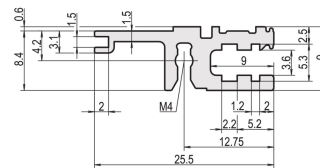

Horizontal Rail, Rear, Type L-VT, Light, 1000 mm

CATALOG NUMBER

34560-601

Combinations of horizontal rails and side panels

⊕ = can be combined, ⊖ = combination not recommended

Aluminum	-	+	+	+
Aluminum	+	+	+	+
Aluminum	+	+	-	-
Horizontal rail	+	+	-	-
Side panel	Light 1	Medium 2	Heavy 3 H	Flagged 4 B

Aluminum

The horizontal rail, type VT enables the direct assembly of a backplane.

CERTIFICATIONS

FEATURES

For direct backplane mounting

Recessed installation for low mechanical demands (L-VT)

Mounting top and bottom

Aluminum extrusion, anodized finish, conductive contact surface

PRODUCT ATTRIBUTES

Rack Width: 195HP

Package Quantity: 1

Finish: Anodized

Length: 1000mm

Material: Aluminum

Product Family: EuropacPRO; RatiopacPRO; RatiopacPRO AIR; CompacPRO; PropacPRO

Product Type: Horizontal Rail

Type: Light, VT

Works With: Subracks; Cases

Net Weight: 0.264kg

ADDITIONAL PRODUCT DETAILS

Delivery is in standard pack multiples. Pricing is per individual item.

Please take into consideration that deliveries may be carried out in the stated SPQs (SPQ, e.g. 5 pieces, 10 pieces, 50 pieces, etc.). Differing order quantities (e.g. 2 pieces) may be changed to the next possible delivery quantity = Standard Pack Quantity.