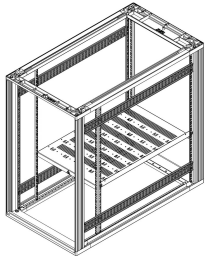

# Novastar Depth Member

Depth member which is adjustable in 1 U increments in the height.