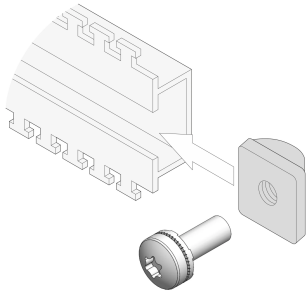

# Slide Nuts with Screw

For variable assembly of 19" components outside the EIA increments

## FEATURES

Slide Nut Kit Slide nut for C-profiles

## SPECIFICATIONS

**Finish:** Nickel Plated  
**Product Type:** Nut  
**Material:** Stainless Steel

Table 1/1

Catalog Number	Package Quantity
21120-210	4
21120-211	50