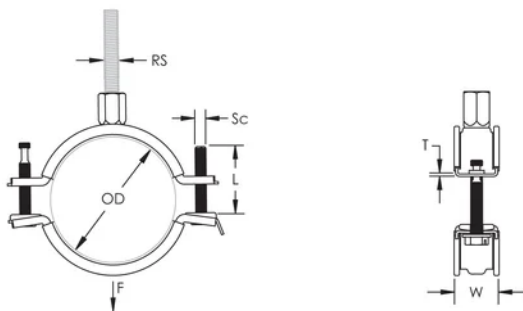

Combo head bolt works with slotted, hex, or Phillips drivers

Longer ears position the screw farther from the hanger, improving tool clearance when the screw is tightened

Combination nut can be attached to M8 or M10 threaded rod, simplifying material handling

Outer Diameter (OD): 128 - 138 mm

Rod Size (RS): M8;M10

Width (W): 23 mm

Thickness (T): 2 mm

Screw Diameter (Sc): 6

Screw Length (L): 50mm

Static Load: 3000N

ADDITIONAL PRODUCT DETAILS

Lining is EPDM rubber.

DIAGRAMS

WARNING

nVent products shall be installed and used only as indicated in nVent's product instruction sheets and training materials. Instruction sheets are available at www.nvent.com and from your nVent customer service representative. Improper installation, misuse, misapplication or other failure to completely follow nVent's instructions and warnings may cause product malfunction, property damage, serious bodily injury and death and/or void your warranty.