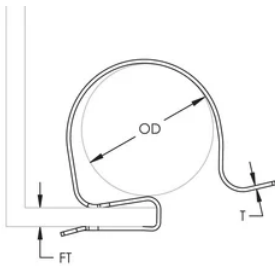

Catalog Number	Article Number	Flange Thickness (FT)	Outer Diameter (OD)	Thickness (T)
47SC1518R25	191009	4 - 7 mm	15 - 18 mm	0.6 mm
24SC1214R25	191002	2 - 4 mm	12 - 14 mm	0.6 mm
47SC89	187520	4 - 7 mm	8 - 9 mm	0.6 mm
24SC2530	187630	2 - 4 mm	25 - 30 mm	0.6 mm
812SC2530R25	191017	8 - 12 mm	25 - 30 mm	0.6 mm
47SC2530	187620	4 - 7 mm	25 - 30 mm	0.6 mm
47SC2530R25	191011	4 - 7 mm	25 - 30 mm	0.6 mm

DIAGRAMS