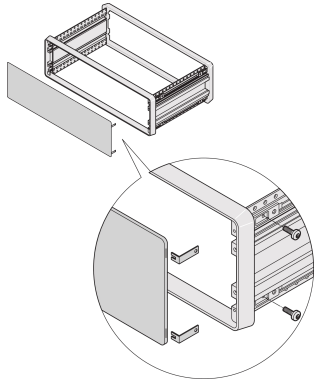

# CompacPRO Front/Rear Panel, With Hidden Fixing

The front panel for CompacPRO Case mounts to the frame of the case. The front panel has no visible screws and can be used for front foil.

## FEATURES

Al panel, 2.5 mm