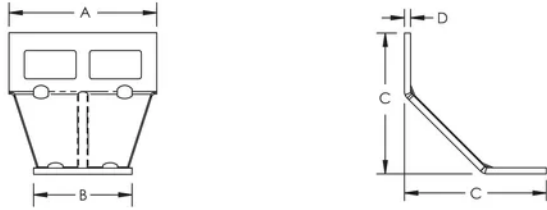

Adjustable Fixing Bracket

CERTIFICATIONS

FEATURES

Secures SPEEDWAY Cable Ladder to structural elements for horizontal and vertical runs

Installs quickly and easily with included hardware

Low profile allows for installations in tight spaces

SPECIFICATIONS

Table 1/2

Catalog Number	Article Number	Material	Finish	A	B	C
CLSWAFBGA	842050	Steel	Hot-Dip Galvanized	60 mm	40 mm	58 mm

Table 2/2

Catalog Number	Article Number	D
CLSWAFBGA	842050	2.5 mm

DIAGRAMS