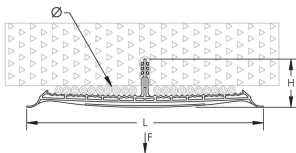

SPECIFICATIONS

DIAGRAMS

WARNING

nVent products shall be installed and used only as indicated in nVent's product instruction sheets and training materials. Instruction sheets are available at www.nvent.com and from your nVent customer service representative. Improper installation, misuse, misapplication or other failure to completely follow nVent's instructions and warnings may cause product malfunction, property damage, serious bodily injury and death and/or void your warranty.