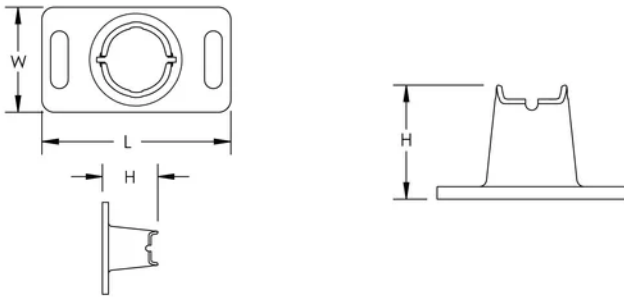

PEMSA Wire Basket Tray Floor Foot

Data Solutions

CATALOG NUMBER

WBTFLRSPRTRD

CERTIFICATIONS

FEATURES

Easy to use, quick connect feature

IEC 61537 load rating and earthing compliant

PRODUCT ATTRIBUTES

Article Number: 820900

Material: Plastic

Length (L): 75.5mm

Width (W): 42mm

Height (H): 45.5mm

Slot Size (SS): 7 x 23 mm

DIAGRAMS