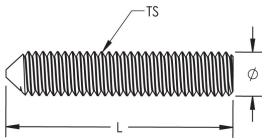

SPECIFICATIONS

Material: Graphite; Silicon Bronze; Stainless Steel 302 (EN 1.4324); Stainless Steel 304 (EN 1.4301)

Table 1/2						
Catalog Number	Rail Type	Number of Connections	Minimum Order Quantity	Mold Family	Length (L)	Diameter (Ø)
KIT6	85 lb to 141 lb T-Rail Sections	100	1	HV Mold Family	25mm	6mm
PBK244	RI52, RI59	1	50	HV Mold Family	49.27mm	9.5mm
KIT12	85 lb to 141 lb T-Rail Sections	100	1	HV Mold Family	38mm	12mm
PBK245	RI52, RI59	1	50	HV Mold Family	49.27mm	18.8mm
KIT16	85 lb to 141 lb T-Rail Sections	100	1	HV Mold Family	48mm	16mm

Table 2/2				
Catalog Number	Thread Size (TS)	Studs	Washers	Nuts

KIT6	M6	Stainless Steel (100)	Stainless Steel Shakeproof (200)	6 mm Nylock (100)
PBK244	3/8" UNC	Stainless Steel (1)	3/8" Silicon Bronze Lock Washer (1)	3/8"-16 UNC Silicon Bronze Hex Nut (1)
KIT12	M12	Stainless Steel (100)	Stainless Steel Spring (100), Stainless Steel Plain (100)	12 mm Half (100), 12 mm Full (100)
PBK245	5/8" UNC	Stainless Steel (1)	5/8" Silicon Bronze Lock Washer (1)	5/8"-11 UNC Silicon Bronze Hex Nut (1)
KIT16	M16	Stainless Steel (100)	Stainless Steel Spring (100), Stainless Steel Flat (200)	16 mm Stainless Steel Hex Nut (100)

ADDITIONAL PRODUCT DETAILS

Welder frame sold separately.

A gap between conductors may be required. See mold tag for more information.

DIAGRAMS

WARNING

nVent products shall be installed and used only as indicated in nVent's product instruction sheets and training materials. Instruction sheets are available at www.nvent.com and from your nVent customer service representative. Improper installation, misuse, misapplication or other failure to completely follow nVent's instructions and warnings may cause product malfunction, property damage, serious bodily injury and death and/or void your warranty.