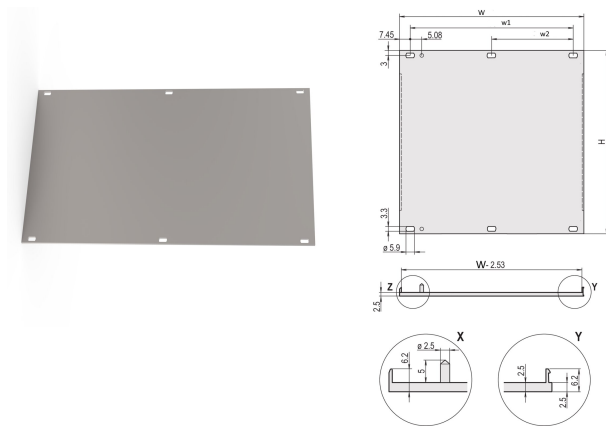

Front Panel, U-profile, Refrofit Shielding, 3 U, 42 HP, 2.5 mm, Al, Front Anodized, Rear Conductive

CATALOG NUMBER

20848-047

U-profile front panel for textile EMC gasket.

CERTIFICATIONS

FEATURES

U-profile, front panel, Al, 2.5 mm, front anodized, rear conductive

For EMC textile gasket

PRODUCT ATTRIBUTES

Rack Height: 3U

Rack Width: 42HP

Package Quantity: 1

Accessory Type: Front panel

Mounting: Screw-on Front

Gasket Type: Textile EMC

Front Finish: Anodized

Rear Finish: Conductive

Treated Edges: No

Complies With: IEC 60297-3-101; IEEE 1101.1/10

Depth (D): 2.5mm

EMC Shielding: No (Retrofittable)

Finish: Anodized; Passivated

Height (H): 128.4mm

Material: Aluminum

Product Type: Front Panel

Type: Front Panel without Handle

Width (W): 213mm

Net Weight: 0.18kg

ADDITIONAL PRODUCT DETAILS

Please order fixing material (sleeves, collar screws) separately.