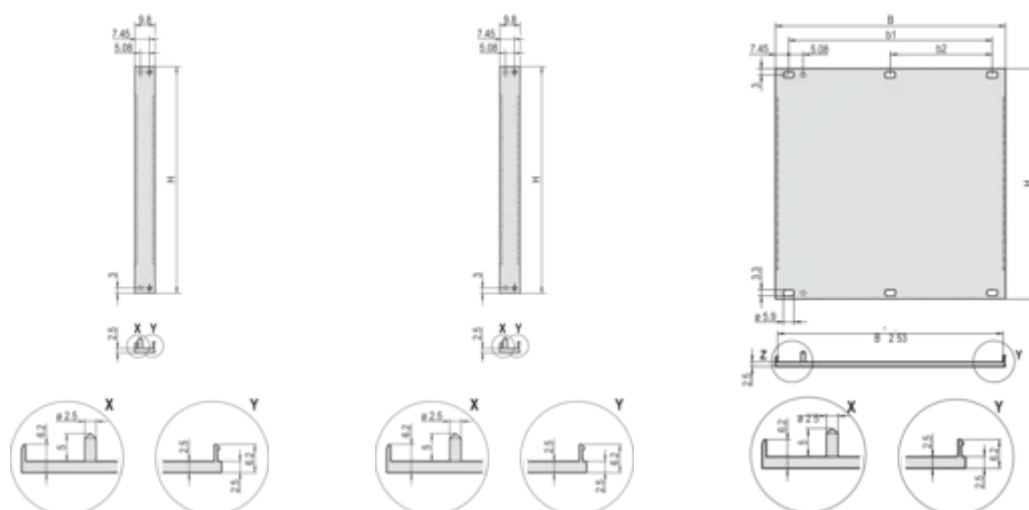

Mounting: Screw-on Front

Gasket Type: Textile EMC

Front Finish: Anodized

Rear Finish: Conductive

Treated Edges: No

Complies With: IEC 60297-3-101; IEEE 1101.1/10

Depth (D): 2.5mm

EMC Shielding: No (Retrofittable)

Finish: Anodized; Passivated

Height (H): 128.4mm

Material: Aluminum

Product Type: Front Panel

Type: Front Panel without Handle

Width (W): 213mm

Net Weight: 0.18kg

ADDITIONAL PRODUCT DETAILS

Please order fixing material (sleeves, collar screws) separately.

14 ... 84 HP: multi-part U-profile (front panel with crimped profiles).

Differences in finish between 2 ... 12 HP and 14 ... 84 HP.

2 ... 12 HP: one-part U-profile

Please order textile EMC gasket separately.

Standard pack quantity: 2 to 28HP: 5 pieces, 42 to 84 HP: 1 piece, supplied in standard pack quantities (SPQ) only.

DIAGRAMS