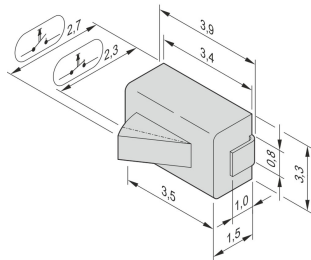

Microswitch for Carrier Compact- and Full-Size-Module

Micro Switch for AMC Carrier. Option as closer or opener available.

FEATURES

SMD Version

SPECIFICATIONS

Product Type: Switch

Table 1/1

Catalog Number	Design Feature	Package Quantity	Works With
20849-235	Normally Open	10	Systems
20849-236	Normally Closed	10	Systems

WARNING

nVent products shall be installed and used only as indicated in nVent's product instruction sheets and training materials. Instruction sheets are available at www.nvent.com and from your nVent customer service representative. Improper installation, misuse, misapplication or other failure to completely follow nVent's instructions and warnings may cause product malfunction, property damage, serious bodily injury and death and/or void your warranty.