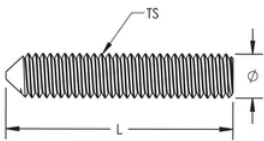

SPECIFICATIONS

Material: Graphite; Silicon Bronze; Stainless Steel 302 (EN 1.4324); Stainless Steel 304 (EN 1.4301)

Table 1/2						
Catalog Number	Rail Type	Number of Connections	Minimum Order Quantity	Mold Family	Length (L)	Diameter (Ø)
KIT6	85 lb to 141 lb T-Rail Sections	100	1	HV Mold Family	25mm	6mm
PBK244	RI52, RI59	1	50	HV Mold Family	49.27mm	9.5mm
KIT12	85 lb to 141 lb T-Rail Sections	100	1	HV Mold Family	38mm	12mm
PBK245	RI52, RI59	1	50	HV Mold Family	49.27mm	18.8mm
KIT16	85 lb to 141 lb T-Rail Sections	100	1	HV Mold Family	48mm	16mm

Table 2/2				
Catalog Number	Thread Size (TS)	Studs	Washers	Nuts

KIT6	M6	Stainless Steel (100)	Stainless Steel Shakeproof (200)	6 mm Nylock (100)
PBK244	3/8" UNC	Stainless Steel (1)	3/8" Silicon Bronze Lock Washer (1)	3/8"-16 UNC Silicon Bronze Hex Nut (1)
KIT12	M12	Stainless Steel (100)	Stainless Steel Spring (100), Stainless Steel Plain (100)	12 mm Half (100), 12 mm Full (100)
PBK245	5/8" UNC	Stainless Steel (1)	5/8" Silicon Bronze Lock Washer (1)	5/8"-11 UNC Silicon Bronze Hex Nut (1)
KIT16	M16	Stainless Steel (100)	Stainless Steel Spring (100), Stainless Steel Flat (200)	16 mm Stainless Steel Hex Nut (100)

ADDITIONAL PRODUCT DETAILS

Welder frame sold separately.

A gap between conductors may be required. See mold tag for more information.

DIAGRAMS

WARNING

nVent products shall be installed and used only as indicated in nVent's product instruction sheets and training materials. Instruction sheets are available at www.nvent.com and from your nVent customer service representative. Improper installation, misuse, misapplication or other failure to completely follow nVent's instructions and warnings may cause product malfunction, property damage, serious bodily injury and death and/or void your warranty.