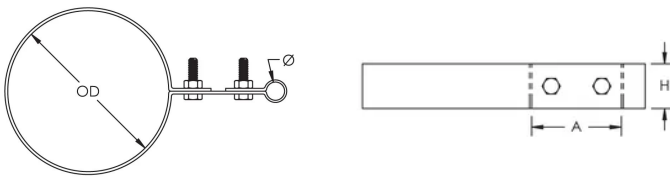

Catalog Number	Material	Finish	Diameter (Ø)	Outer Diameter (OD)	Height (H)	A
LPC677	Copper	Tinned	13.0 - 15.88 mm	88.9 - 101.6 mm	31.8 mm	63.5 mm
LPC678	Copper	Tinned	13.0 - 15.88 mm	114.3 - 127 mm	31.8 mm	63.5 mm

Table 2/2

Catalog Number	Unit Weight	Certifications
LPA676	0.07 kg	
LPA675	0.07 kg	
LPA677	0.1 kg	
LPA678	0.12 kg	
LPC675	0.17 kg	E202878-Combined_CoC, E202878-Combined_CoC
LPC676	0.17 kg	E202878-Combined_CoC, E202878-Combined_CoC
LPC677	0.24 kg	E202878-Combined_CoC, E202878-Combined_CoC
LPC678	0.28 kg	E202878-Combined_CoC, E202878-Combined_CoC

ADDITIONAL PRODUCT DETAILS

Air terminals must be attached to a threaded base.

DIAGRAMS

WARNING

nVent products shall be installed and used only as indicated in nVent's product instruction sheets and training materials. Instruction sheets are available at www.nvent.com and from your nVent customer service representative. Improper installation, misuse, misapplication or other failure to completely follow nVent's instructions and warnings may cause product malfunction, property damage, serious bodily injury and death and/or void your warranty.