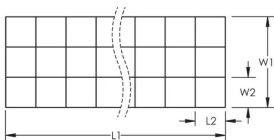

Pool Mesh

The requirements for bonding and grounding permanently installed indoor and outdoor swimming pools are provided in Article 680 "Swimming Pools, Fountains and Similar Installations" of the 2005 Edition of the National Electrical Code (NEC®). All of the bonded parts in or around swimming pools must be attached to an equipotential bonding grid. This grid must extend 3' (0.91 m) beyond the inside surface of the pool under concrete, stone or other paved walking surfaces.

Please note that pools made of non-conductive materials (fiberglass composite, vinyl lined polymer or other non-conductive materials) do not require an equipotential grid that covers the full contour of the bottom and sides of the pool. However, an equipotential grid is still required around the perimeter of the pool extending 3' (0.91 m) beyond the sides of the pool.

FEATURES

Convenient, efficient and economical solution for equipotential bonding grids for swimming pool applications

SPECIFICATIONS

Material: Copper

Table 1/1

Catalog Number	Length 1 (L1)	Width 1 (W1)	Grid Spacing (L2 x W2)	Conductor Size
POOLMESH2100	30500 mm	0.61 m	305 mm x 305 mm	#8 Solid
POOLMESH250	15200 mm	0.61 m	305 mm x 305 mm	#8 Solid
POOLMESH3100	30500 mm	0.92 m	305 mm x 305 mm	#8 Solid
POOLMESH350	15200 mm	0.92 m	305 mm x 305 mm	#8 Solid

DIAGRAMS