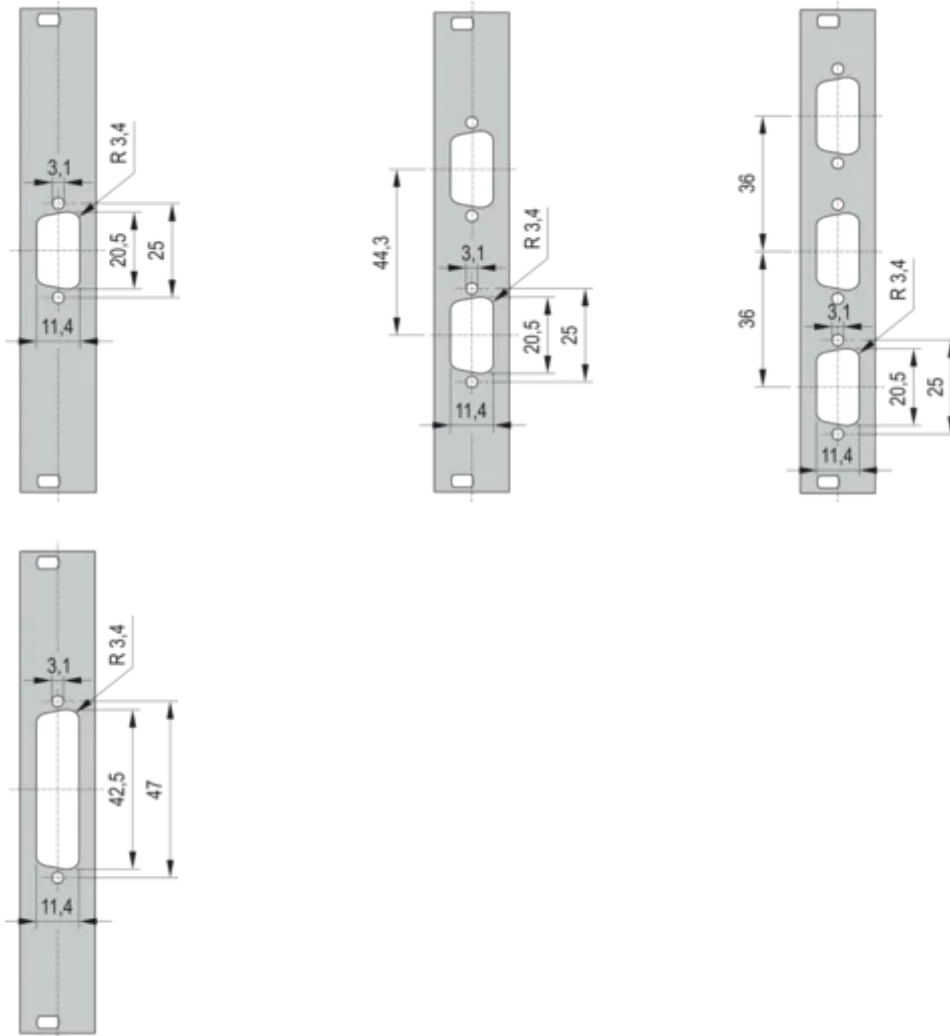

DIAGRAMS

WARNING

---

nVent products shall be installed and used only as indicated in nVent's product instruction sheets and training materials. Instruction sheets are available at www.nvent.com and from your nVent customer service representative. Improper installation, misuse, misapplication or other failure to completely follow nVent's instructions and warnings may cause product malfunction, property damage, serious bodily injury and death and/or void your warranty.