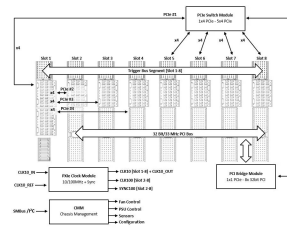

PXI-Express System, 4 U, 8 slots, Gen 3

CATALOG NUMBER

14579-030

Desktop PXI Express Chassis for one PXI Express System Controller with up to 16 HP and 7 PXI or PXI Express Boards with 4 HP Width.

CERTIFICATIONS

Air flow from bottom to rear with temperature controlled fans; Integrated Chassis Monitoring Modul (CMM)

Wide range AC input with mains switch on the rear side, power push button on the front (top)

Rear panel external 10 MHz clock inputs/outputs

PRODUCT ATTRIBUTES

Product Type: System

Number of Slots: 8

Type: Desktop

Backplane Type: PXI Express, 4 Link Configuration

Data Transfer: PCIe Gen3

Power per Slot: 50W

Input Voltage AC: 100 – 240V