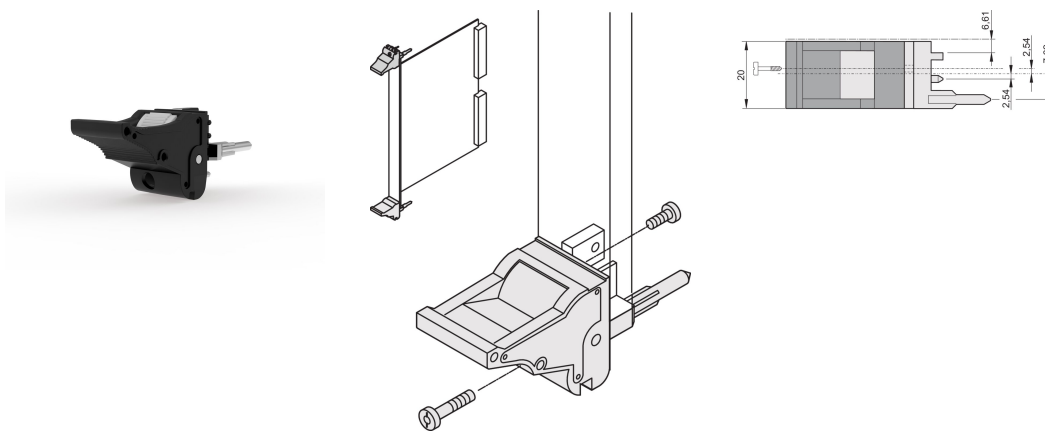

Insertor/Extractor Handle Type IEL, Black Lever, Grey Button, Bottom, 100 Pieces

CATALOG NUMBER

20817-683

The inserter/extractor handle, type IEL in accordance with IEEE 1101.10. 0,1" offset Two of these handles can overcome a single lever force of 700N (per pair).

CERTIFICATIONS

FEATURES

Suitable for insertion and extraction forces up to 700 N (per pair)

In accordance with IEEE 1101.10 and IEC 60297-3-102

A microswitch can be mounted

0.1" offset is used for PSUs with SMD Plus

PRODUCT ATTRIBUTES

Package Quantity: 100

Handle Type: IEL; Bottom Front

Flammability Rating: UL® 94V-0

Color: Black

Complies With: EN 45545-2

Material: Polycarbonate; Zinc Alloy

Product Type: Handle

Type: Inserter/Extractor, 0.1" Offset

Works With: Front Panels

Net Weight: 2.43kg

ADDITIONAL PRODUCT DETAILS

Please order Coding pegs and Microswitch separately.

DIAGRAMS

WARNING

nVent products shall be installed and used only as indicated in nVent's product instruction sheets and training materials. Instruction sheets are available at www.nvent.com and from your nVent customer service representative. Improper installation, misuse, misapplication or other failure to completely follow nVent's instructions and warnings may cause product malfunction, property damage, serious bodily injury and death and/or void your warranty.