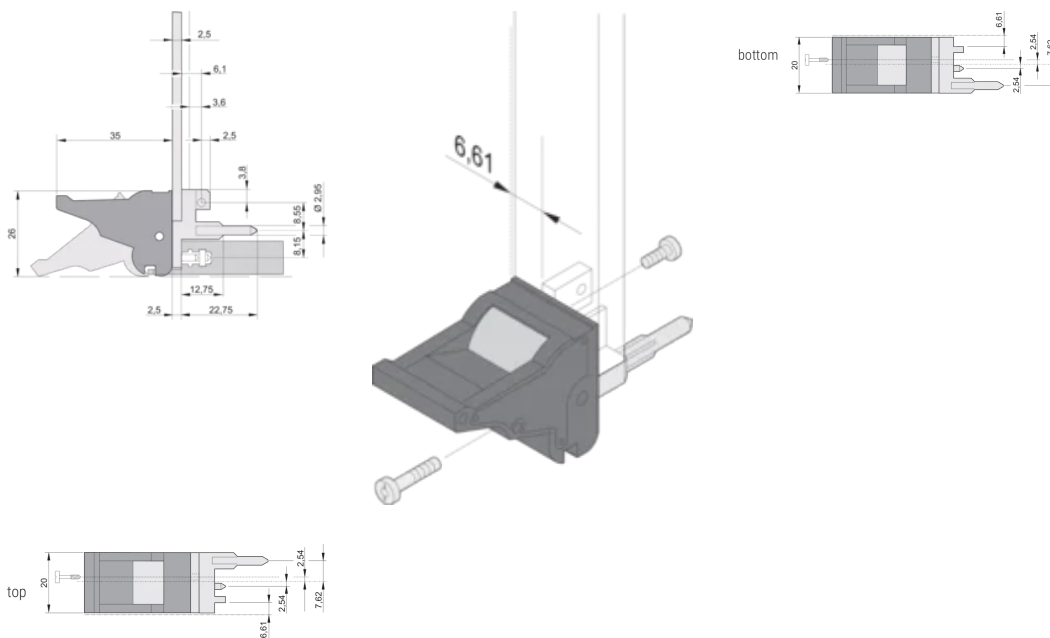

CERTIFICATIONS

FEATURES

Suitable for insertion and extraction forces up to 700 N (per pair)

In accordance with IEEE 1101.10 and IEC 60297-3-102

A microswitch can be mounted

0.1" offset is used for PSUs with SMD Plus

Type: Inserter/Extractor, 0.1" Offset

Works With: Front Panels

Net Weight: 2.43kg

ADDITIONAL PRODUCT DETAILS

Please order Coding pegs and Microswitch separately.

DIAGRAMS

WARNING

nVent products shall be installed and used only as indicated in nVent's product instruction sheets and training materials. Instruction sheets are available at www.nvent.com and from your nVent customer service representative. Improper installation, misuse, misapplication or other failure to completely follow nVent's instructions and warnings may cause product malfunction, property damage, serious bodily injury and death and/or void your warranty.