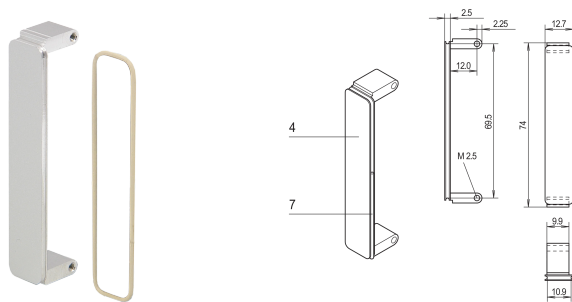

PMC Mezzanine Front Panel, Untreated, with EMC Shielding, Al, Anodized

CATALOG NUMBER

20835-889

Mezzanine front panel is fitted into PMC front panel cut-outs. Available in different treatments. For O-ring EMC gasket.

CERTIFICATIONS

FEATURES

Mezzanine front panel is fitted into PMC front panel cut-outs

EMC shielding with conductive O-ring

PRODUCT ATTRIBUTES

Package Quantity: 1

Accessory Type: Front panel

Mounting: Screw-on Front

Gasket Type: O-Ring EMC

Front Finish: Anodized

Rear Finish: Conductive

Treated Edges: No

Complies With: PMC Mezzanine, IEEE P1386

Depth: 2.5mm

EMC Shielding: Yes

Finish: Anodized

Height: 74mm

Material: Aluminum

Product Type: Front Panel

Type: Front Panel without Handle

Width: 12.7mm

Net Weight: 0.115kg

WARNING

nVent products shall be installed and used only as indicated in nVent's product instruction sheets and training materials. Instruction sheets are available at www.nvent.com and from your nVent customer service representative. Improper installation, misuse, misapplication or other failure to completely follow nVent's instructions and warnings may cause product malfunction, property damage, serious bodily injury and death and/or void your warranty.