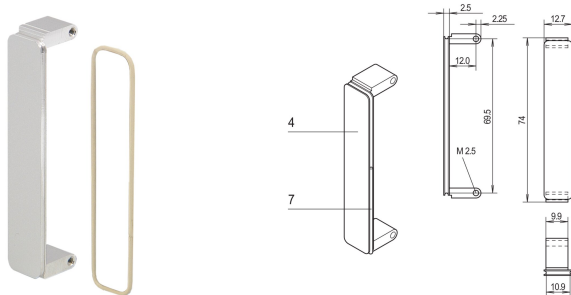

# PMC Mezzanine Front Panel, Untreated, with EMC Shielding, Black Chromated Zinc Die-Cast, 1 piece

## CATALOG NUMBER

**20835-922**

Mezzanine front panel is fitted into PMC front panel cut-outs. Available in different treatments. For O-ring EMC gasket.

## PRODUCT ATTRIBUTES

Package Quantity: 1

Mounting: Screw-on Front

Front Finish: Chrome Plated

Rear Finish: Chrome Plated

Treated Edges: Yes

Complies With: PMC Mezzanine, IEEE P1386

EMC Shielding: Yes

Height: 74mm

Material: Zinc

Product Type: Front Panel

Type: Front Panel without Handle

Width: 12.7mm

Net Weight: 0.03kg