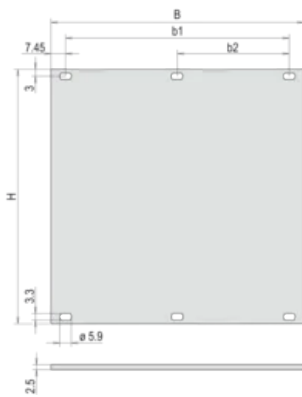

## PRODUCT ATTRIBUTES

Rack Height: 1U

Height (H): 39.5mm

Accessory Type: Front panel

Rack Width: 84HP

Width (W): 426.4mm

Depth (D): 2.5mm

Package Quantity: 1

## DIAGRAMS

---