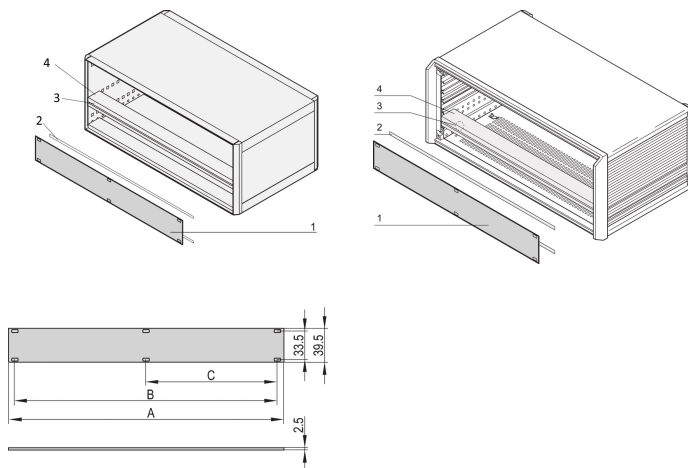

## CATALOG NUMBER

**20850-426**

The 1 U front panel enables a user to cover the 1 U section in a 4 U PropacPRO case, RatiopacPRO 5 U (1-3-1) and EuropacPRO 4 U. The panel will be assembled to the threaded inserts of the horizontal rails.

## PRODUCT ATTRIBUTES

Rack Height: 1U

Height (H): 39.5mm

Accessory Type: Front panel

Rack Width: 84HP

Width (W): 426.4mm

Depth (D): 2.5mm

Package Quantity: 1