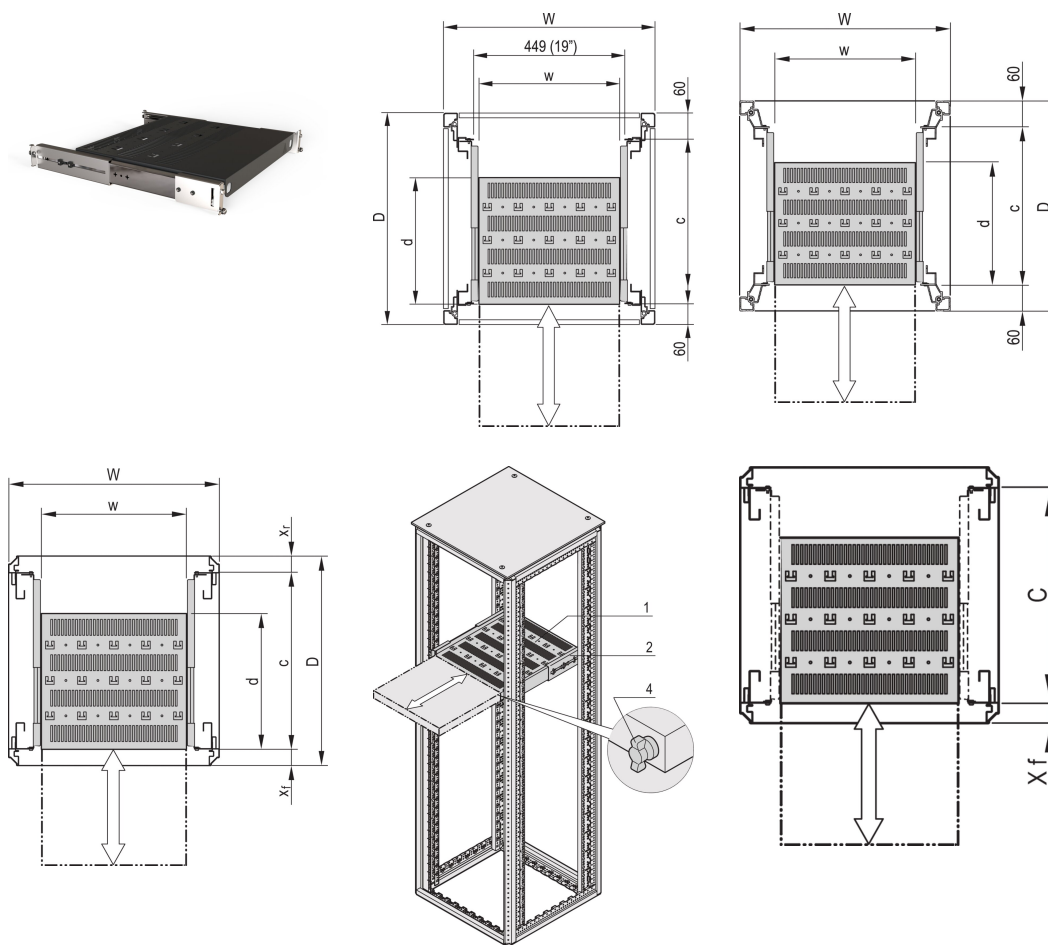

# Varistar CP | 19" Telescopic Shelf, 70 kg, 553W 600D, RAL 7021

CATALOG NUMBER

21130-352

Varistar, Novastar and Eurorack 19" Shelf, Stationary with 70 kg load capacity, perforated for ease of assembly.

CERTIFICATIONS

## FEATURES

---

Perforated cut-outs for assembling cable ties

Static load-carrying capacity 70 kg

Incl. telescopic slides

Locking with T-bar lock possible

St, 1.5 mm

Hammer head perforation for assembly with cable ties

## PRODUCT ATTRIBUTES

---

Type: Equipment Shelf

Width: 600mm

Depth: 382mm

Package Quantity: 1

Color: Black Grey

Color Code: RAL 7021

## ADDITIONAL PRODUCT DETAILS

---

Mounting bracket for assembly of telescopic slide at frame please order separately.

Please order T-bar lock separately.