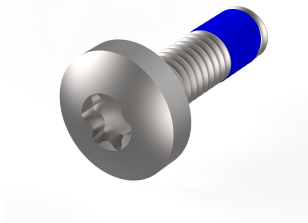

# Assembly Parts for Rugged Components, Panhead Screw with Thread-locking Compound, Torx, M4 x 14

## CATALOG NUMBER

**24566-102**

Assembly parts with thread-locking compound for rugged Side Panel, horizontal rail, cover plates, rear angle.

## FEATURES

Screws for the following fixings: Rugged side panel - horizontal rail, Rugged side panel - cover plate, Rugged side panel - rear angle

## PRODUCT ATTRIBUTES

Type: Panhead Screw

Length: 14mm

Package Quantity: 100

Thread Size: M4

Material: Stainless Steel

Product Family: EuropacPRO

Product Type: Assembly Kit