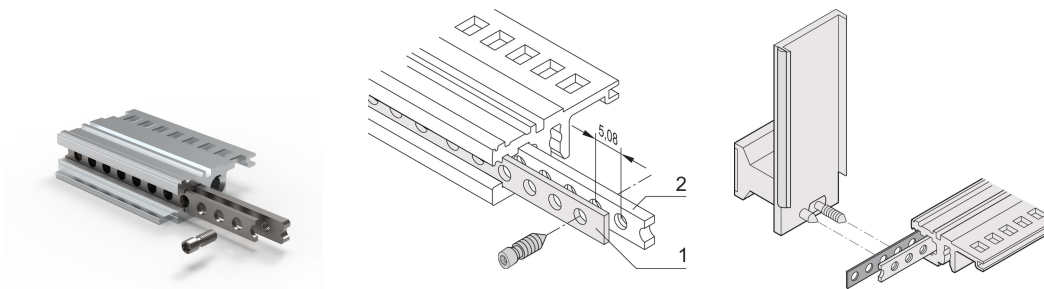

# Horizontal Perforated Strip, 28 HP

## CATALOG NUMBER

**30845-197**

Perforated strip out of 1mm Aluminum for centering shielded plug-in units.

## FEATURES

For centering the shielded plug-in units

## PRODUCT ATTRIBUTES

Rack Width: 28HP

Package Quantity: 1

Length: 147.12mm

Material: Aluminum

Product Family: EuropacPRO; RatiopacPRO; RatiopacPRO AIR; CompacPRO; PropacPRO; Inpac

Product Type: Perforated Strip