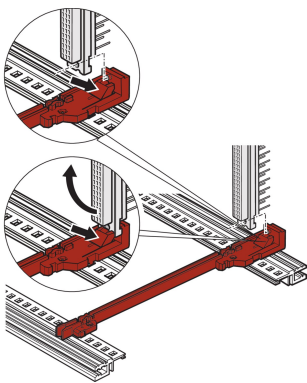

Guide Rail Standard Type, With DIN Connector Fixing, Plastic, 220 mm, 2 mm Groove Width, Red, 1 Pair

CATALOG NUMBER

64560-075

The the standard type guide rail with connector fixing allows the user to clip the DIN connectors (EN 60603-2 (DIN 41612)) directly onto the guide rails. Only applicable with Euroboards with the dimensions 100 x 160 mm and 100 x 220 mm. Suitable for RatiopacPRO/-AIR, PropacPRO, CompacPRO and EuropacPRO.

CERTIFICATIONS

FEATURES

Easy and economic mounting of connectors through snap connections as alternative to z-rails or horizontal rails with integrated z-rail

For single Euroboard format 100 × 160 mm or 100 × 220 mm; not suitable for double Euroboard format

Plastic guide rail, one piece, red, for 2 mm groove width

Can be clipped into horizontal rails in Al extrusion

Can be clipped into 1.5 mm thick plate

Storage temperature: from -40 °C ... 130 °C

PRODUCT ATTRIBUTES