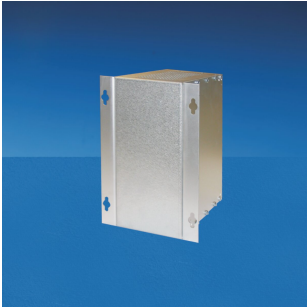

# EuropacPRO Wall-Mounting Bracket

The wall mount bracket enables the fixing of a subrack to a wall of a mounting plate of a cabinet.

## FEATURES

Enables the subrack assembly on wall or on mounting plate

Assembled instead of 19" bracket or rear angle on the subrack

Assembly holes with key hole function

## SPECIFICATIONS

- Material:** Aluminum
- Product Type:** Bracket
- Product Family:** EuropacPRO
- Finish:** Passivated
- Works With:** Subracks

Table 1/1

Catalog Number	Rack Height	Package Quantity	Package Unit
24562-197	3U	2	
24562-797	9U	2	Pair
24562-497	6U	2	