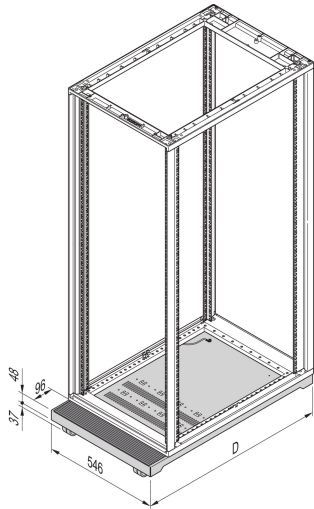

Novastar Mobile Plinth

Aluminum mobile base plinth with load capacity of 200 kg, for aluminum cabinets with 600 mm breadth.

CERTIFICATIONS

FEATURES

St, 2 mm

4 castors

Rubber mat, 3 mm

Load-carrying capacity 200 kg

Base/plinth height H = 100 mm

SPECIFICATIONS

Product Type: Cabinet/Rack Base

Material: Steel

Table 1/2

| Catalog Number | Width | Depth | Package Quantity | Color | Color Code | Finish |
|----------------|-------|-------|------------------|-------|------------|--------|
|----------------|-------|-------|------------------|-------|------------|--------|