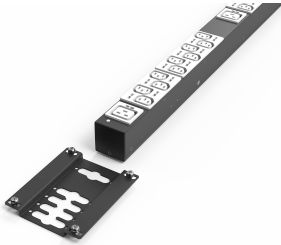

# PDU Mounting Bracket

Assembly kits for PDUs. Allows easy integration of PDUs in a rack.

## SPECIFICATIONS

**Product Type:** Bracket

Table 1/1

Catalog Number	Works With	Type	Package Quantity	Finish	Material	Certifications
20110-068		Basic PDU	2		Stainless Steel	RoHS
23130-010		Intelligent PDU, Double	2	Powder Coated	Steel	RoHS
21130-074	Varistar CP	Intelligent PDU, Single	2	Powder Coated	Steel	