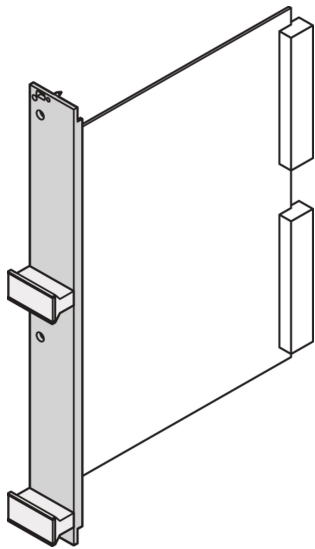

Plug-In Unit U-Profile Front Panel for Static Trapezoid Handle

U-profile front panel. Enables the assembly of a plastic or Alu-profile static trapezoid handle. The front panel can be shielded with a textile gasket.

CERTIFICATIONS

FEATURES

Al extrusion, front anodized, rear conductive, alignment pin pressed-in, stainless steel

Front panel, U-profile, shieldable

SPECIFICATIONS

| | |
|------------------------|------------------------------|
| Material: | Aluminum |
| Finish: | Anodized; Passivated |
| Accessory Type: | Front panel |
| Product Type: | Front Panel |
| Type: | Front Panel for Handle (PIU) |
| EMC Shielding: | No (Retrofittable) |

Table 1/3

| Catalog Number | Rack Height | Rack Width | Package Quantity | Handle Type | Mounting | Gasket Type |
|----------------|-------------|------------|------------------|-------------------------------------|----------------|-------------|
| 30849-089 | 3U | 6HP | 1 | Trapezoid, Static, Aluminum Profile | Screw-on Front | Textile EMC |
| 30849-087 | 3U | 4HP | 1 | Trapezoid, Static, Aluminum Profile | Screw-on Front | Textile EMC |
| 30849-098 | 6U | 4HP | 1 | Trapezoid, Static, Aluminum Profile | Screw-on Front | Textile EMC |
| 30849-099 | 6U | 5HP | 1 | Trapezoid, Static, Aluminum Profile | Screw-on Front | Textile EMC |
| 30849-097 | 6U | 3HP | 1 | Trapezoid, Static, Aluminum Profile | Screw-on Front | Textile EMC |
| 30849-100 | 6U | 6HP | 1 | Trapezoid, Static, Aluminum Profile | Screw-on Front | Textile EMC |
| 30849-093 | 3U | 12HP | 1 | Trapezoid, Static, Aluminum Profile | Screw-on Front | Textile EMC |
| 30849-101 | 6U | 7HP | 1 | Trapezoid, Static, Aluminum Profile | Screw-on Front | Textile EMC |
| 30849-092 | 3U | 10HP | 1 | Trapezoid, Static, Aluminum Profile | Screw-on Front | Textile EMC |
| 30849-102 | 6U | 8HP | 1 | Trapezoid, Static, Aluminum Profile | Screw-on Front | Textile EMC |
| 30849-088 | 3U | 5HP | 1 | Trapezoid, Static, Aluminum Profile | Screw-on Front | Textile EMC |