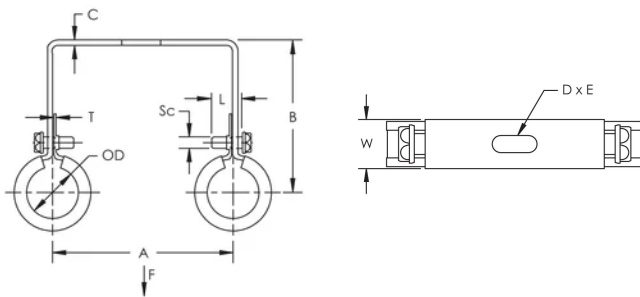

B: 68 mm

Static Load: 450N

C: 2 mm

D: 20 mm

E: 8.5 mm

Screw Diameter (Sc): 6

Screw Length (L): 20mm

ADDITIONAL PRODUCT DETAILS

Lining is EPDM rubber.

DIAGRAMS

WARNING

nVent products shall be installed and used only as indicated in nVent's product instruction sheets and training materials. Instruction sheets are available at www.nvent.com and from your nVent customer service representative. Improper installation, misuse, misapplication or other failure to completely follow nVent's instructions and warnings may cause product malfunction, property damage, serious bodily injury and death and/or void your warranty.

North America

+1.800.753.9221

Option 1 – Customer Care

Option 2 – Technical

Support

Europe

Netherlands:

+31 800-0200135

France:

+33 800 901 793

Europe

Germany:

800 1890272

Other Countries:

+31 13 5835404

APAC

Shanghai:

+ 86 21 2412 1618/19

Sydney:

+61 2 9751 8500

Our powerful portfolio of brands:

CADDY

ERICO

HOFFMAN

ILSCO

SCHROFF

TRACHTE