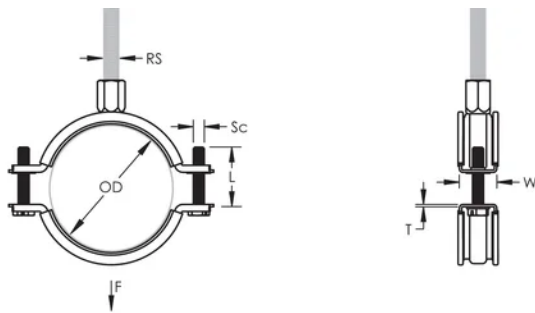

Longer ears position the screw farther from the hanger, improving tool clearance when the screw is tightened

Combination nut can be attached to M8 or M10 threaded rod, simplifying material handling

Screw length has been optimized to accommodate an increased pipe range, reducing inventory

NB/DN: 50

Rod Size (RS): M8;M10

Width (W): 20 mm

Thickness (T): 1.25 mm

Screw Diameter (Sc): 6

Screw Length (L): 32mm

Static Load: 700N

## ADDITIONAL PRODUCT DETAILS

---

Lining is EPDM rubber.

## DIAGRAMS

---