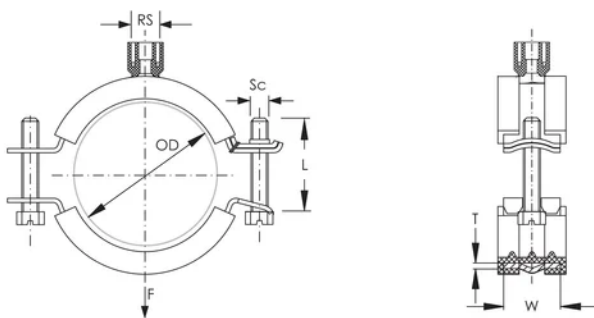

Color: Black

Material: Steel;EPDM-SBR Rubber

Finish: Electrogalvanized

Outer Diameter (OD): 31 - 37 mm

Pipe Size: 1"

NB/DN: 25

Width (W): 20 mm

Thickness (T): 1 mm

Screw Diameter (Sc): 6 mm

Screw Length (L): 32mm

Static Load: 1000N

Unit Weight: 0.12 kg

ADDITIONAL PRODUCT DETAILS

Lining is EPDM rubber.

DIAGRAMS

WARNING