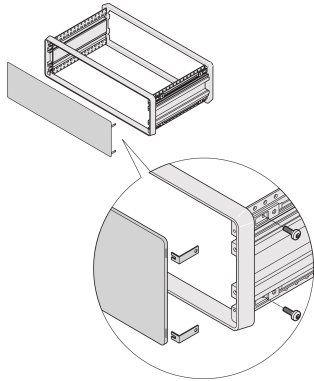

CompacPRO Front/Rear Panel, With Hidden Fixing

The front panel for CompacPRO Case mounts to the frame of the case. The front panel has no visible screws and can be used for front foil.

CERTIFICATIONS

FEATURES

Al panel, 2.5 mm

SPECIFICATIONS

Material:	Aluminum
Finish:	Anodized
Accessory Type:	Front panel
Product Type:	Front Panel

Table 1/2

Catalog Number	Rack Height	Height	Rack Width	Width	Package Quantity	Front Finish
24575-275	4U	172.9mm	84HP	452.1mm	1	Anodized
24575-075	2U	84mm	84HP	452.1mm	1	Anodized
24575-155	3U	128.4mm	63HP	345.4mm	1	Anodized

Catalog Number	Rack Height	Height	Rack Width	Width	Package Quantity	Front Finish
24575-175	3U	128.4mm	84HP	452.1mm	1	Anodized
24575-455	6U	261.8mm	63HP	345.4mm	1	Anodized
24575-475	6U	261.8mm	84HP	452.1mm	1	Anodized
24575-135	3U	128.4mm	42HP	238.7mm	1	Anodized
24575-255	4U	172.9mm	63HP	345.4mm	1	Anodized
24575-035	2U	84mm	42HP	238.7mm	1	Anodized
24575-235	4U	172.9mm	42HP	238.7mm	1	Anodized
24575-115	3U	128.4mm	28HP	167.5mm	1	Anodized