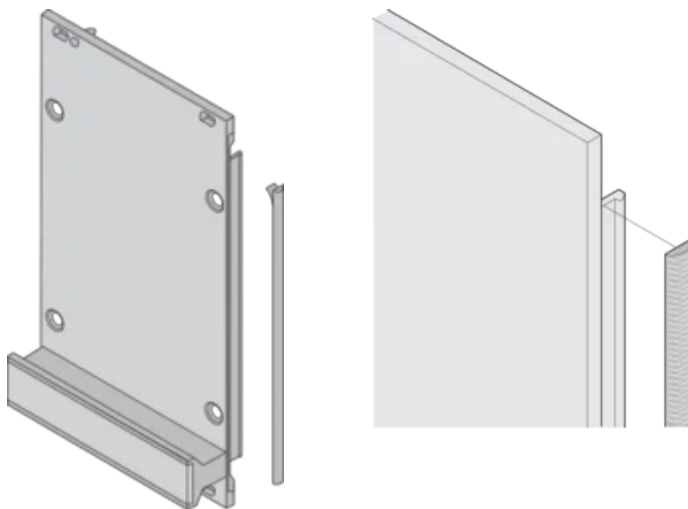

Height (H): 52mm

Material: Thermoplastic Elastomer

Product Family: EuropacPRO; RatiopacPRO; RatiopacPRO AIR; PropacPRO; Frame Type Plug-In Unit

Product Type: Shielding Kit

Width (W): 3.8mm

Works With: Subracks; Cases; Front Panels

Flammability Rating: UL® 94V-0

Gross Weight: 0.047kg

ADDITIONAL PRODUCT DETAILS

EMC gaskets (textile) are required for shielding the front panels.

DIAGRAMS

WARNING

---

nVent products shall be installed and used only as indicated in nVent's product instruction sheets and training materials. Instruction sheets are available at www.nvent.com and from your nVent customer service representative. Improper installation, misuse, misapplication or other failure to completely follow nVent's instructions and warnings may cause product malfunction, property damage, serious bodily injury and death and/or void your warranty.