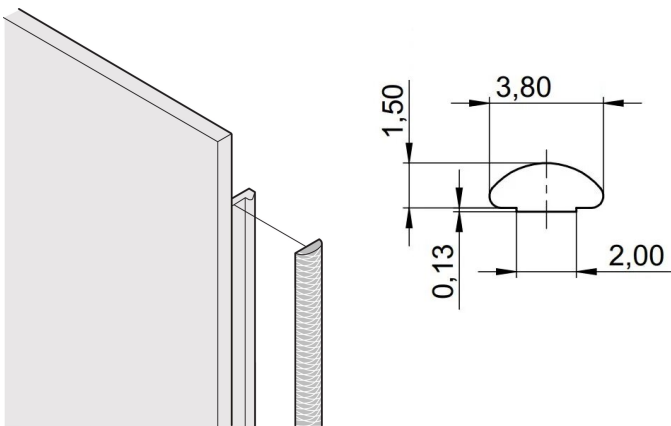

Front Panel EMC Textile Shielding Kit, -40... +70°C, 2 U; 10 pieces

CATALOG NUMBER

21101-857

The textile EMC gaskets are inserted into a slot on the right hand side of the U-shaped front panels. The gaskets are glued to the front panel.

CERTIFICATIONS

FEATURES

Textile EMC gasket is affixed laterally on the front panel or in the groove of the right-hand profile as appropriate.

Profile seal is bonded onto the contact surface of the 19" bracket or of the rear angle and sets up the conductive connection to the U-shaped front panels

Temperature range -40 °C ... +70 °C

PRODUCT ATTRIBUTES

Rack Height: 2U

Package Quantity: 10

Depth (D): 1.62mm

Height (H): 52mm

Material: Thermoplastic Elastomer

Product Family: EuropacPRO; RatiopacPRO; RatiopacPRO AIR; PropacPRO; Frame Type Plug-In Unit

Product Type: Shielding Kit

Width (W): 3.8mm

Works With: Subracks; Cases; Front Panels

Flammability Rating: UL® 94V-0

Gross Weight: 0.047kg

ADDITIONAL PRODUCT DETAILS

EMC gaskets (textile) are required for shielding the front panels.