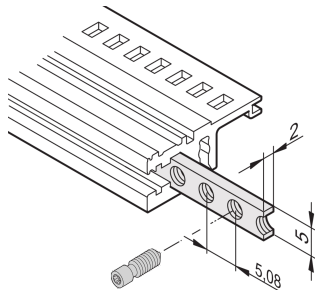

Horizontal Rails Threaded Insert, M2.5

The threaded insert is a metal strip with thread M2.5 and allows the fixing of front panels.

CERTIFICATIONS

FEATURES

The collar screws used for fixing partial-width front panels must be 12.3 mm long

Usable for all horizontal rails

SPECIFICATIONS

- Works With:** Subracks; Cases
- Product Family:** EuropacPRO; RatiopacPRO; RatiopacPRO AIR; CompacPRO; PropacPRO; Inpac
- Material:** Steel
- Product Type:** Threaded Insert
- Finish:** Zinc Plated

Table 1/1

Catalog Number	Rack Width	Package Quantity	Length
34561-328	28HP	1	146.82mm
34561-363	84HP	1	324.62mm
34561-384	84HP	1	431.3mm
34561-342	42HP	1	217.94mm
34565-196	196HP	1	1000.26mm

Catalog Number	Rack Width	Package Quantity	Length
34561-320	20HP	1	106.18mm
34561-340	40HP	1	207.78mm