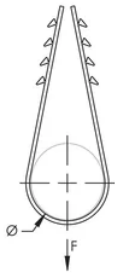

Cable Clamp

FEATURES

For installation of single or multiple cables directly against concrete surface

Discrete low-profile clamp reduces visual impact

Halogen free

UV-stabilized

SPECIFICATIONS

DIAGRAMS