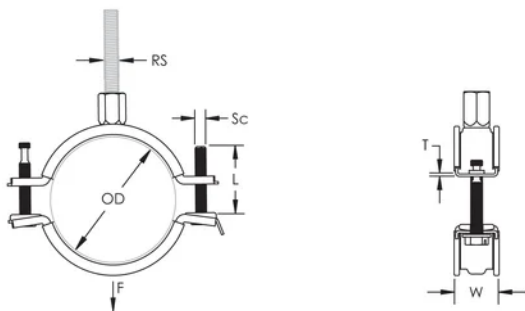

Combo head bolt works with slotted, hex, or Phillips drivers

Longer ears position the screw farther from the hanger, improving tool clearance when the screw is tightened

Combination nut can be attached to M8 or M10 threaded rod, simplifying material handling

Outer Diameter (OD): 190 - 200 mm

Rod Size (RS): M8;M10

Width (W): 27 mm

Thickness (T): 2.25 mm

Screw Diameter (Sc): 6

Screw Length (L): 50mm

Static Load: 3600N

ADDITIONAL PRODUCT DETAILS

Lining is EPDM rubber.

DIAGRAMS

WARNING

nVent products shall be installed and used only as indicated in nVent's product instruction sheets and training materials. Instruction sheets are available at www.nvent.com and from your nVent customer service representative. Improper installation, misuse, misapplication or other failure to completely follow nVent's instructions and warnings may cause product malfunction, property damage, serious bodily injury and death and/or void your warranty.