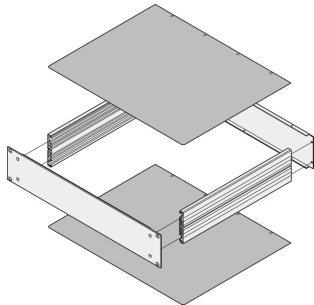

MultipacPRO Cover Plate, Plain

Cover plates plain will close the 19" chassis on top and bottom side. They protect the chassis from parts that could fall into the chassis.

CERTIFICATIONS

FEATURES

Plain cover plates can be used as either top or base plates; inserted into base structure

SPECIFICATIONS

- Material:** Aluminum
- Works With:** Chassis
- Product Type:** Cover Plate
- Product Family:** MultipacPRO
- Finish:** Passivated
- Type:** Plain

Table 1/1

| Catalog Number | Depth | Package Quantity |
|----------------|-------|------------------|
| 30860-502 | 280mm | 1 |
| 30860-503 | 340mm | 1 |
| 30860-504 | 400mm | 1 |
| 30860-505 | 460mm | 1 |
| 30860-501 | 220mm | 1 |