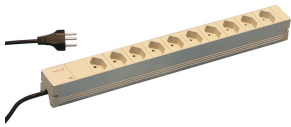

# Socket Strip, Swiss

Modular, compact PDU with many function elements. Using a 1 U by 1 U aluminum chassis the PDU can easily be integrated in a rack with Swiss outlets.

## FEATURES

Socket strips can be rotated through all four directions (in 90° increments) during installation

230 V, 10 A

In accordance with SEV.IEC 60884

Connecting cable 2 m with Swiss version plug

Socket strips Swiss version