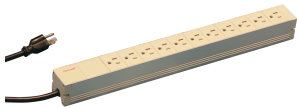

# Socket Strip, USA

Modular, compact PDU with many function elements. Using a 1 U by 1 U aluminum chassis the PDU can easily be integrated in a rack with US outlets.

## FEATURES

Horizontal or vertical mounting

Socket strips can be rotated through all four directions (in 90° increments) during installation

Connecting cable 2 m, with USA plug

Socket strips with USA sockets

Mounting height 1 U

115 V, 15 A

In accordance with UL-498