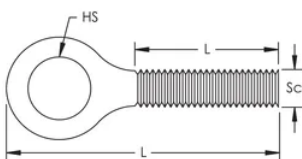

Eye Screw

FEATURES

Designed to accept nVent CADDY Speed Link wire rope or hook

SPECIFICATIONS

Finish: Electrogalvanized

Material: Steel

Table 1/1

Catalog Number	Article Number	Screw Diameter (Sc)	Screw Length (L)	Hole Size (HS)	Length (L)
SLEB250		0.25	25mm	7.2 mm	44mm
SLEB375		0.375	45.7mm	7.2 mm	63.5mm
SLEBM6	195854	6	20mm	7.2 mm	37.5mm
SLEBM8	195856	8	25mm	8.5 mm	50mm

DIAGRAMS