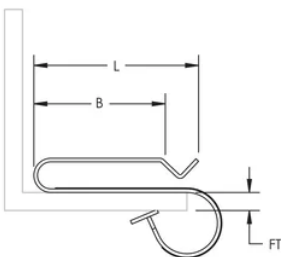

## FEATURES

Supports up to two runs of cables

Attaches easily to beam or joist

## SPECIFICATIONS

**Finish:** Electrogalvanized

**Material:** Steel

Table 1/1

Catalog Number	Article Number	Flange Thickness (FT)	Length (L)	B
LF2	187400	5 - 12 mm	45mm	35 mm
LF3	187410	12 - 20 mm	53mm	35 mm

## DIAGRAMS