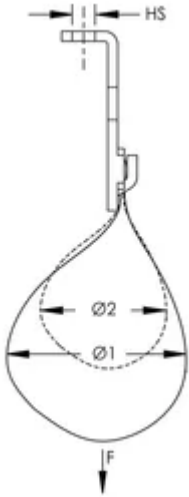

### SPECIFICATIONS

| Table 1/2      |                |                     |                   |              |                    |                        |
|----------------|----------------|---------------------|-------------------|--------------|--------------------|------------------------|
| Catalog Number | Article Number | Material            | Finish            | Diameter (Ø) | Area               | Cable Capacity, Cat 5e |
| CAT425         | 181130         | Steel, Polyethylene | Electrogalvanized | 100mm, 150mm | 518mm <sup>2</sup> | 425                    |

Table 2/2

| Catalog Number | Article Number | Cable Capacity,<br>Cat 6 | Cable Capacity,<br>Cat 6A | Hole Size (HS) | Static Load |
|----------------|----------------|--------------------------|---------------------------|----------------|-------------|
| CAT425         | 181130         | 325                      | 210                       | 7mm            | 450N        |

## DIAGRAMS