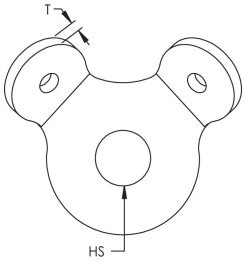

Catalog Number	Article Number	Material	Finish	Brace Size	Hole Size (HS)	Thickness (T)
CSBURC58	402200	Steel	Electrogalvanized	#12, #18, #36	17mm	4.27mm
CSBURC12	402199	Steel	Electrogalvanized	#12, #18, #36	14mm	4.27mm

## ADDITIONAL PRODUCT DETAILS

Brace member is not included.

Mount to the structure using the center hole. Loop cable through the holes in the bent tabs and swage in place.

UL Loads		
Part Number	Brace Member	Load Rating
CSBURC38	CSB12CBL	1859 N
	CSB18CBL	3434 N
	CSB36CBL	8492 N
CSBURC12	CSB12CBL	1859 N
	CSB18CBL	3434 N
	CSB36CBL	8492 N
CSBURC58	CSB12CBL	1859 N
	CSB18CBL	3434 N
	CSB36CBL	8492 N

## DIAGRAMS

---