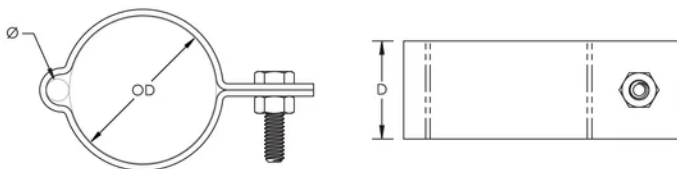

DIAGRAMS

WARNING

nVent products shall be installed and used only as indicated in nVent's product instruction sheets and training materials. Instruction sheets are available at www.nvent.com and from your nVent customer service representative. Improper installation, misuse, misapplication or other failure to completely follow nVent's instructions and warnings may cause product malfunction, property damage, serious bodily injury and death and/or void your warranty.