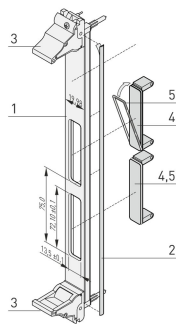

Plug-In Unit Kit for PMC With IEL Handle black, U-shaped Front Panel Shielded (Textile), 6 U, 4 HP

CATALOG NUMBER

20836-461

U-shaped front panel with cutout for PMC. Shieldable for textile EMC gasket.

FEATURES

In accordance with IEEE P1386, PCI Mezzanine Card

For single 69.0 x 76.5 mm or double 139.0 x 76.5 mm modules

For standard defined I/O mezzanine modules which connect to carrier cards

PMC = PCI Mezzanine Card

FPGA = Field Programmable Gate Array

U-profile front panel 3 U, 4 HP, with textile gasketing

EMC shielding for front panel and coverings for front panel cutouts

PRODUCT ATTRIBUTES

Rack Height: 6U

Package Quantity: 1

Material: Aluminum

Product Type: Front Panel

Rack Width: 4HP

Type: Front Panel with Handle (PIU)

Net Weight: 0.144kg

WARNING

nVent products shall be installed and used only as indicated in nVent's product instruction sheets and training materials. Instruction sheets are available at www.nvent.com and from your nVent customer service representative. Improper installation, misuse, misapplication or other failure to completely follow nVent's instructions and warnings may cause product malfunction, property damage, serious bodily injury and death and/or void your warranty.