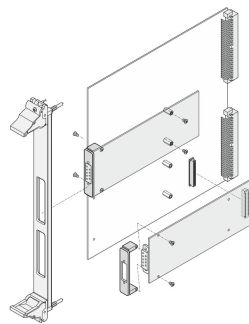

Plug-In Unit Kit for PMC With IEL Handle black, U-shaped Front Panel Shielded (Textile), 6 U, 4 HP

CATALOG NUMBER

20836-461

U-shaped front panel with cutout for PMC. Shieldable for textile EMC gasket.

FEATURES

In accordance with IEEE P1386, PCI Mezzanine Card

For single 69.0 x 76.5 mm or double 139.0 x 76.5 mm modules

For standard defined I/O mezzanine modules which connect to carrier cards

PMC = PCI Mezzanine Card

FPGA = Field Programmable Gate Array

U-profile front panel 3 U, 4 HP, with textile gasketing

EMC shielding for front panel and coverings for front panel cutouts

PRODUCT ATTRIBUTES

Rack Height: 6U

Package Quantity: 1

Handle Type: IEL

Mounting: Screw-on Front

Gasket Type: Textile EMC

Front Finish: Anodized

Rear Finish: Conductive

Complies With: PMC Mezzanine, IEEE P1386

EMC Shielding: Yes

Finish: Anodized; Passivated