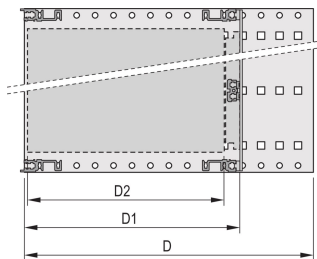

EuropacPRO 19" Subrack Kit for Backplane, Heavy, Retrofit Shielding, 3 U, 235 mm

CATALOG NUMBER

24563-162

Rear horizontal rail for backplane mounting with insulation strip

CERTIFICATIONS

FEATURES

Horizontal rail type "Heavy"

Shock and Vibration resistance up to 5 g

IP 20, in accordance with IEC 60529

Shock and vibration tested to the German "Bahn" standards BN 411002, BN 411003

Internal and external dimensions in accordance with: IEC 60297-3-100, -101, IEEE 1101.1