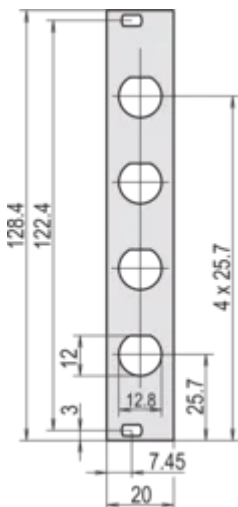

PRODUCT ATTRIBUTES

Product Type: Front Panel

Type: Front Panel without Handle

Accessory Type: Front panel

Mounting: Screw-on Front

EMC Shielding: No

Material: Aluminum

Front Finish: Anodized

Rear Finish: Conductive

Treated Edges: No

Rack Height: 3U

Height (H): 128.4mm

Rack Width: 4HP

Width (W): 19.98mm

Depth (D): 2.5mm

Complies With: IEC 60297-3-101; IEEE 1101.1/10

Package Quantity: 1

Finish: Anodized; Passivated

Net Weight: 0.013kg

ADDITIONAL PRODUCT DETAILS

Please order fixing material (sleeves, collar screws) separately.

DIAGRAMS