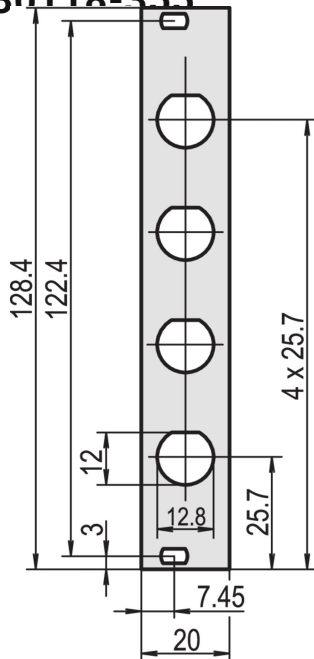

Front Panel, Unshielded, Cutout for Coax Connectors, 2.5 mm, Al, Front Anodized, Rear Conductive

CATALOG NUMBER

30118-355

Aluminum, 2.5 mm, front anodized, conductive, unshielded version.

CERTIFICATIONS

FEATURES

Al, 2.5 mm, front anodized, conductive

3 U, 4 HP