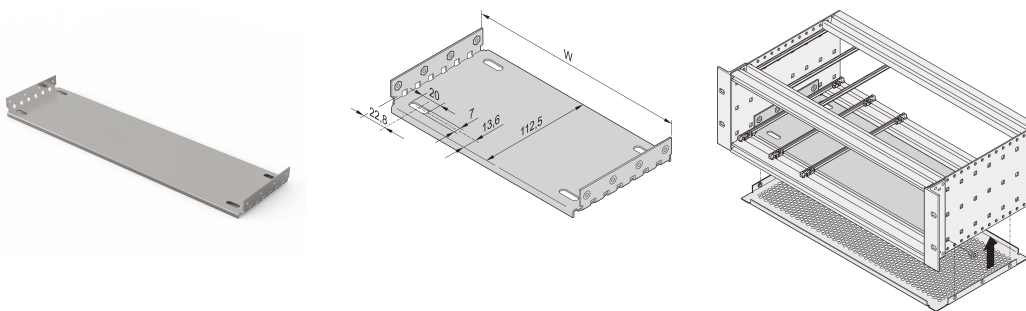

EuropacPRO Mounting Plate for Use With Cover Plate, 84 HP, 400 mm Board Length

CATALOG NUMBER

34563-042

Material	HP	W	D
34563001	28	146,87	112,50
34563009	28	146,87	172,50
34563002	42	217,99	112,50
34563014	42	217,99	172,50
34563003	63	324,67	112,50
34563019	63	324,67	172,50
34563004	84	431,35	112,50
34563024	84	431,35	172,50
34563026	84	431,35	232,50
34563028	84	431,35	292,50
34563042	84	431,35	352,50
34563044	84	431,35	412,50

Mounting plate for use with cover plates for installation and fixing of heavy components. Full width mounting plates (as wide as the subrack or the system case) are fixed to the side panels. The partial width mounting plates are fixed to the side panel and horizontal rail by means of an assembly strip.

Guide rails Type 4,4" and type strengthened cannot be used in combination with a mounting plate. Top / bottom cover which will be inserted into the groove of the light (type L) horizontal rails cannot be used in combination with a mounting plate.

FEATURES

For installation and fixing of heavy components

Mounting plate, full width: The mounting plate is as wide as the subrack/system case and is fixed to the side panels

A guide rail can be fitted in first and last slot position